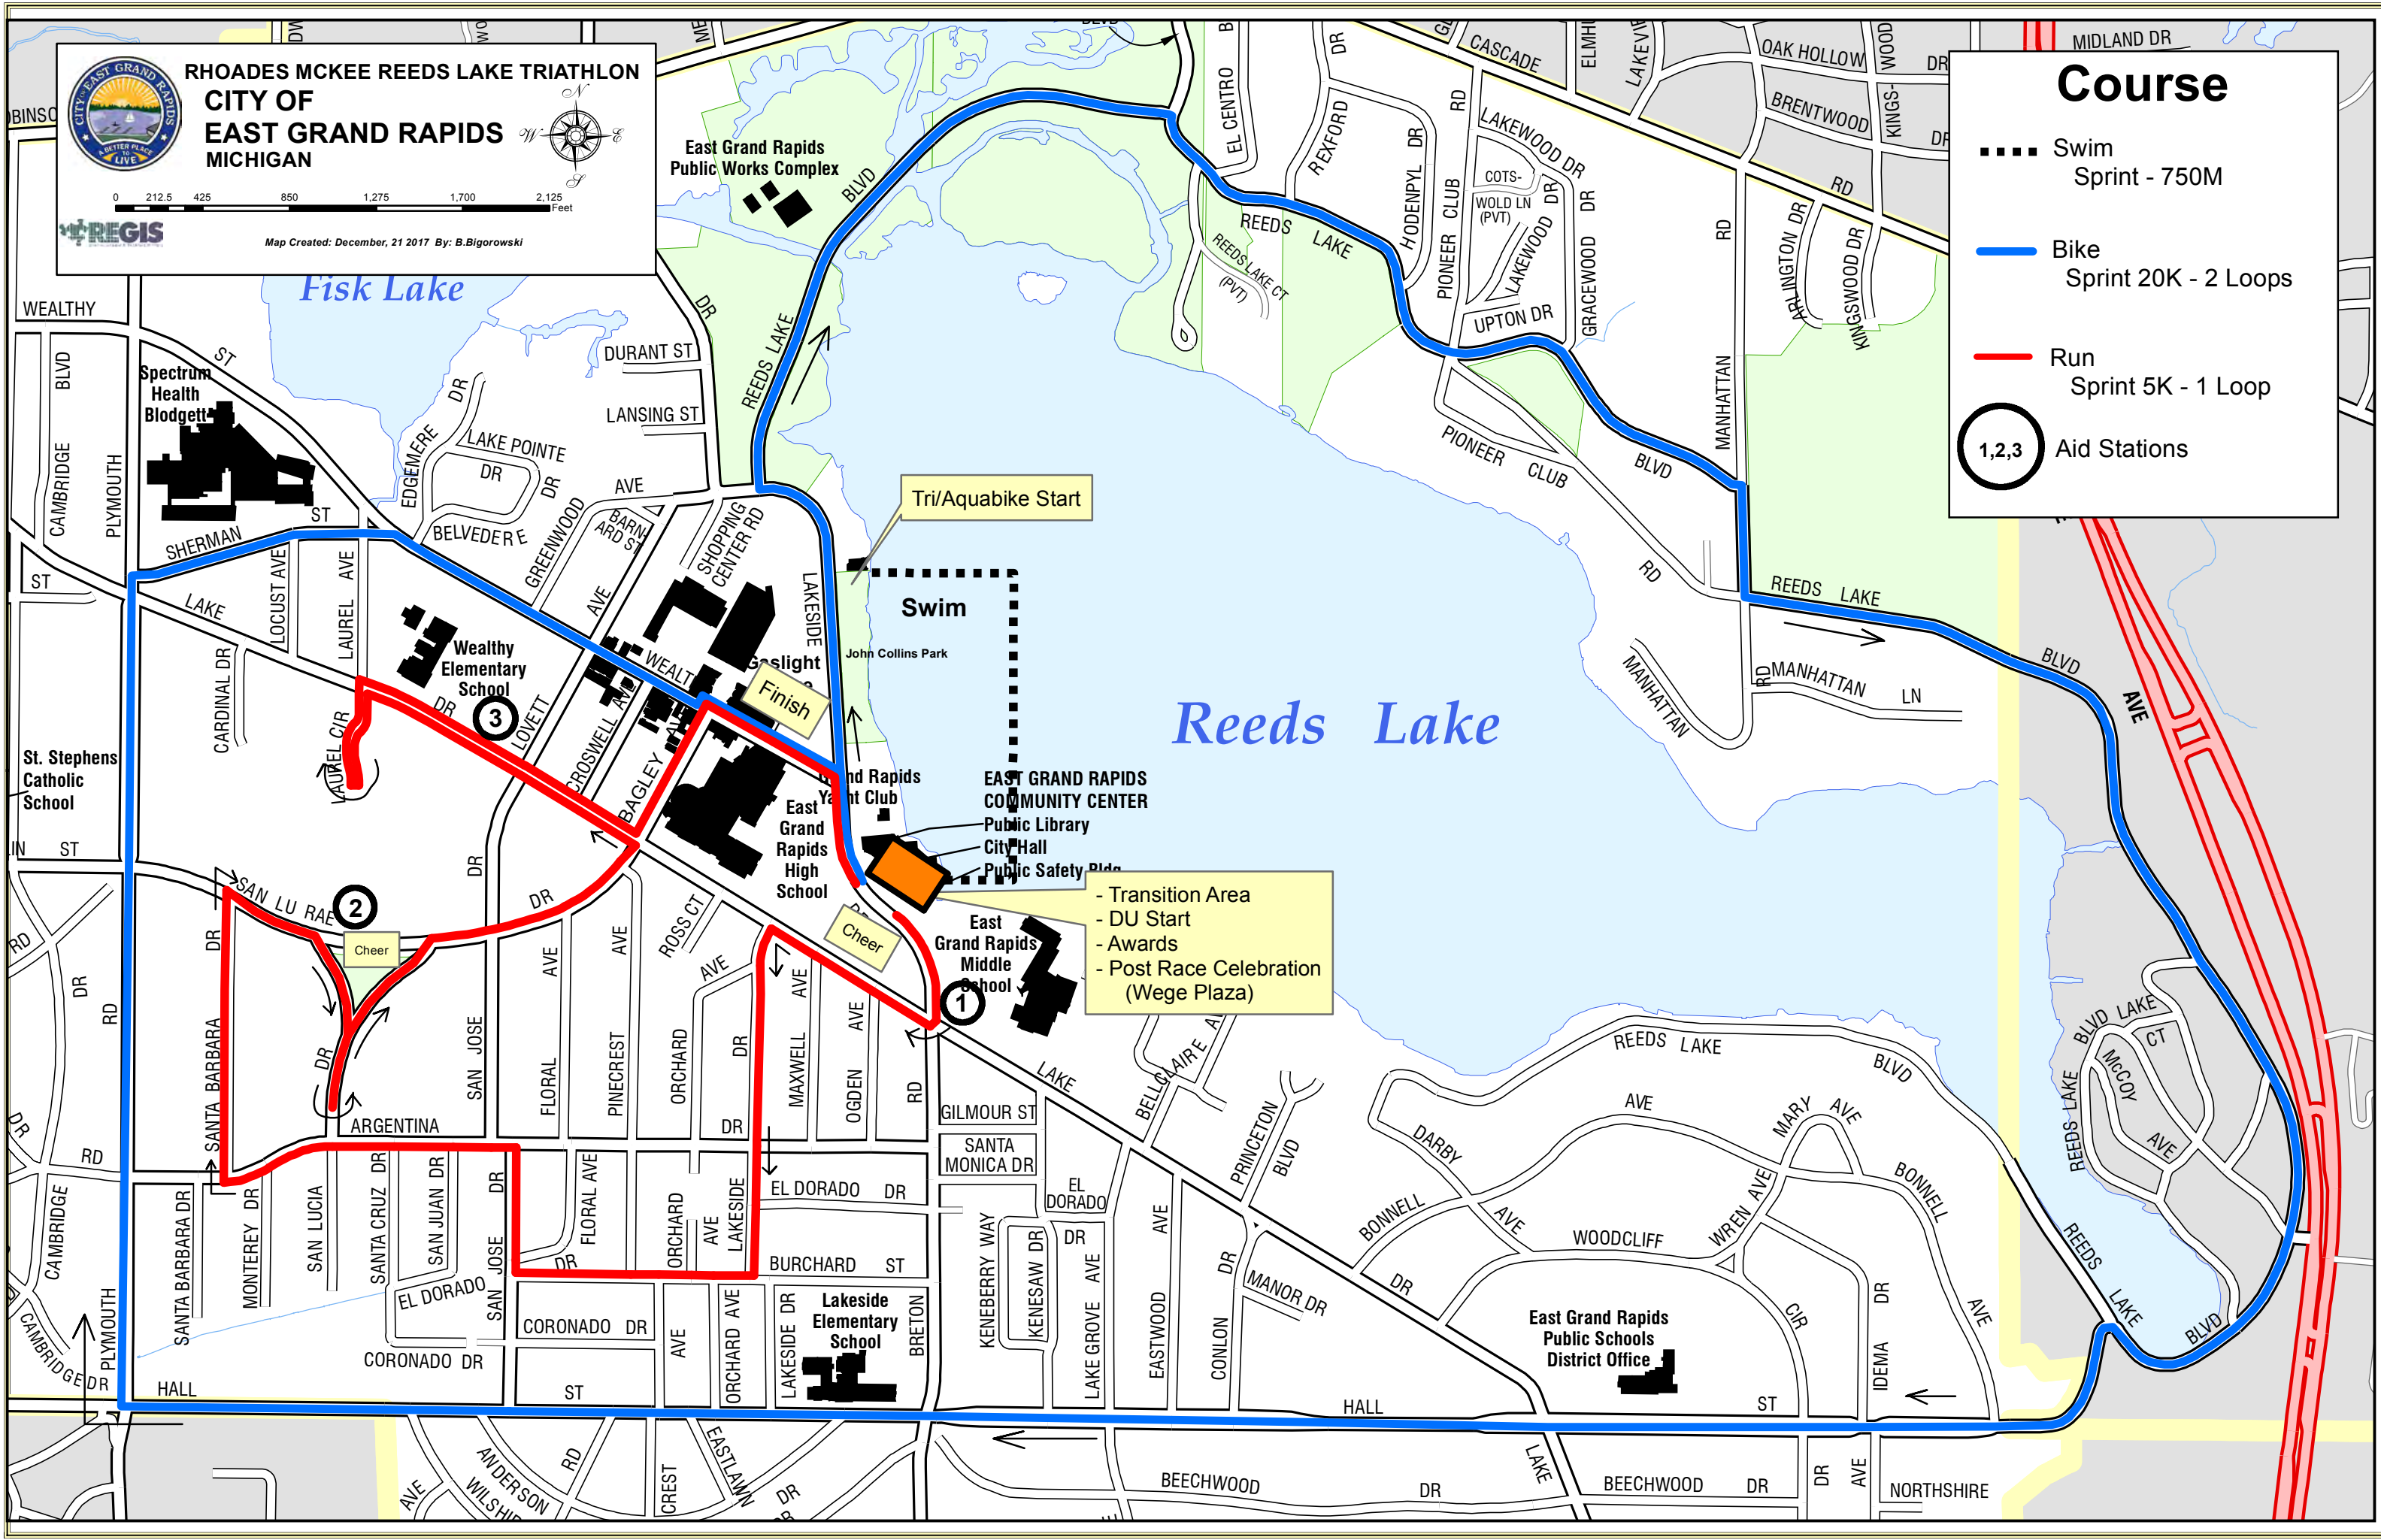

**RHOADES MCKEE REEDS LAKE TRIATHLON**  
**CITY OF EAST GRAND RAPIDS MICHIGAN**

0 212.5 425 850 1,275 1,700 2,125 Feet

REGIS

Map Created: December, 21 2017 By: B. Bigorowski

### Course

- ..... Swim Sprint - 750M
- Bike Sprint 20K - 2 Loops
- Run Sprint 5K - 1 Loop
- ①,②,③ Aid Stations

Tri/Aquabike Start

Swim

Finish

①

Cheer

- Transition Area
- DU Start
- Awards
- Post Race Celebration (Wege Plaza)

②

Cheer

③

Finish